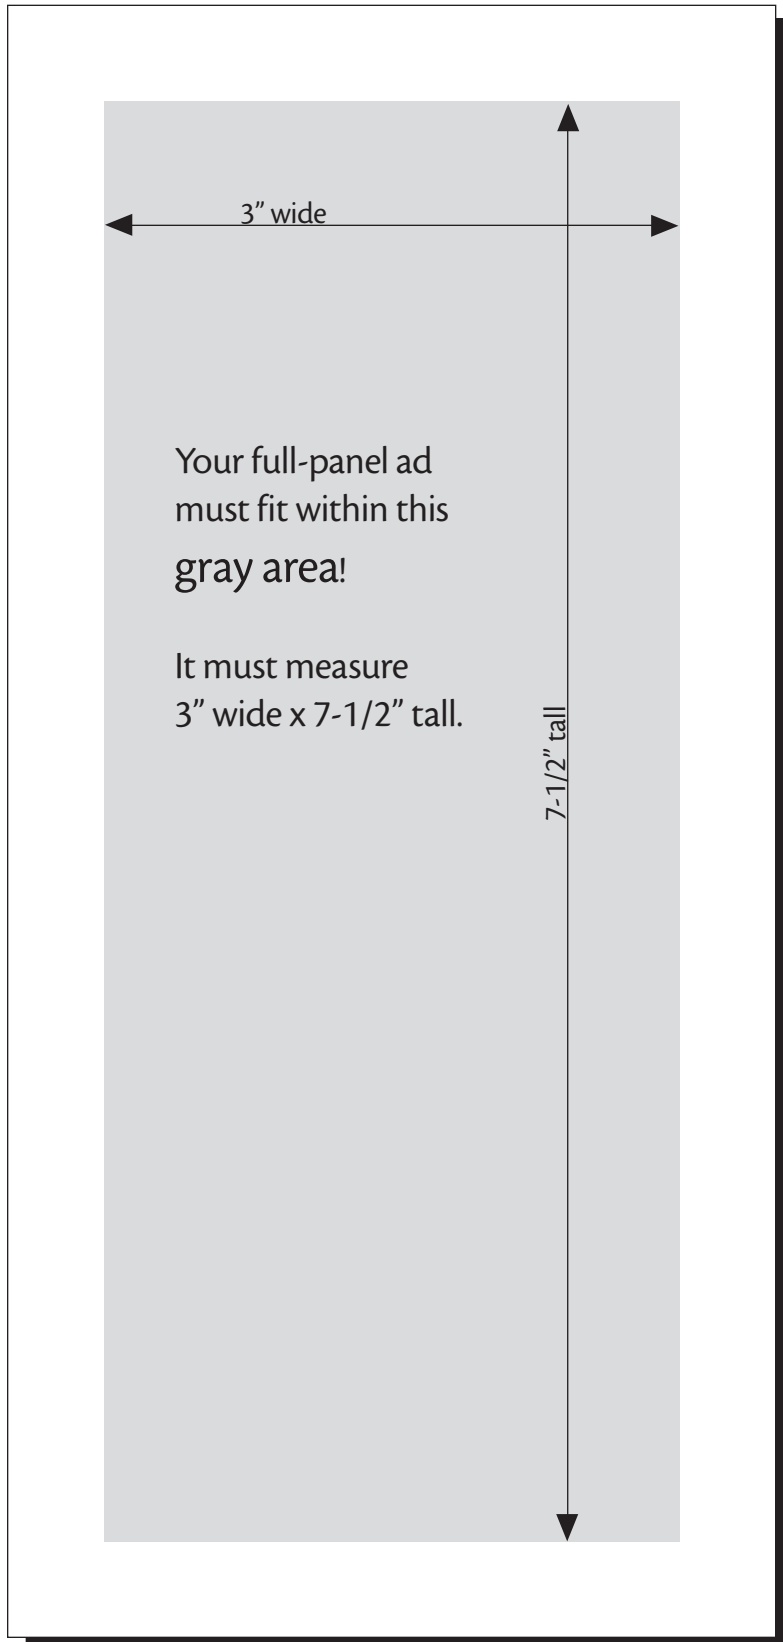

Full-panel Ad

(3" wide x 7-1/2" tall)

Full-panel ad REQUIREMENTS

1. Ad must be submitted in PDF (Adobe Acrobat) file format.
2. Ad must measure 3" wide by 7-1/2" tall as shown at left.
3. Ad must be submitted by deadline.

NOTE: IF YOUR AD DOES NOT FIT PROPERLY INSIDE THE DIMENSIONS SHOWN, IT WILL BE REDUCED TO FIT THESE DIMENSIONS.

Half-panel Ad

(3" wide x 3-1/2" tall)

Half-panel ad REQUIREMENTS

1. Ad must be submitted in PDF (Adobe Acrobat) file format.
2. Ad must measure 3" wide by 3-1/2" tall as shown at left.
3. Ad must be submitted by deadline.

NOTE: IF YOUR AD DOES NOT FIT PROPERLY INSIDE THE DIMENSIONS SHOWN, IT WILL BE REDUCED TO FIT THESE DIMENSIONS.