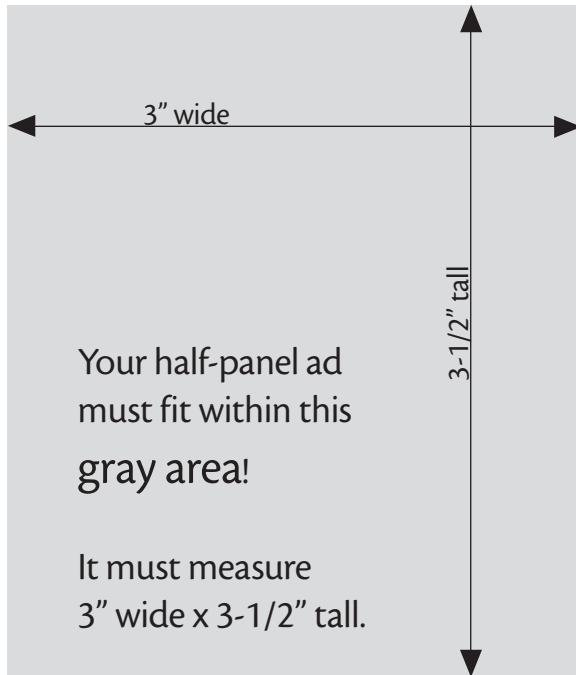

Full-panel Ad

(3" wide x 7-1/2" tall)

Full-panel ad REQUIREMENTS

1. Ad must be submitted in PDF (Adobe Acrobat) file format.
2. Ad must measure 3" wide by 7-1/2" tall as shown at left.
3. Ad must be submitted by deadline.

NOTE: IF YOUR AD DOES NOT FIT PROPERLY INSIDE THE DIMENSIONS SHOWN, IT WILL BE REDUCED TO FIT THESE DIMENSIONS.

Half-panel Ad

(3" wide x 3-1/2" tall)

Half-panel ad REQUIREMENTS

1. Ad must be submitted in PDF (Adobe Acrobat) file format.
2. Ad must measure 3" wide by 3-1/2" tall as shown at left.
3. Ad must be submitted by deadline.

NOTE: IF YOUR AD DOES NOT FIT PROPERLY INSIDE THE DIMENSIONS SHOWN, IT WILL BE REDUCED TO FIT THESE DIMENSIONS.