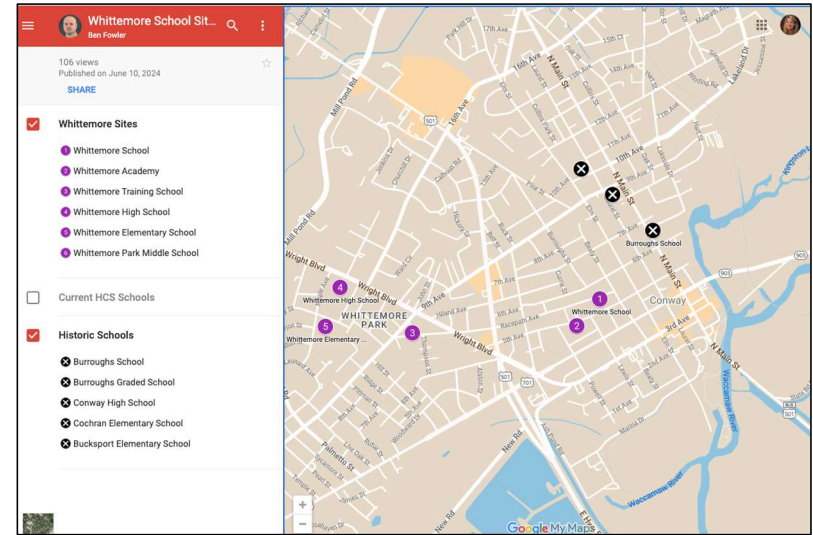

# School and Community Connection

**HCS**  
Horry County Schools

# Community Connections

Whittemore  
Alumni Association

Horry County  
Museum

Coastal Carolina  
University

Horry County  
Historical Society

## Research:

- Online resources
  - Historic society periodicals
  - University library databases/collections
  - Social media groups focused on local history
- State records
  - School directories
  - Graduation records
- Yearbooks
- Interviews